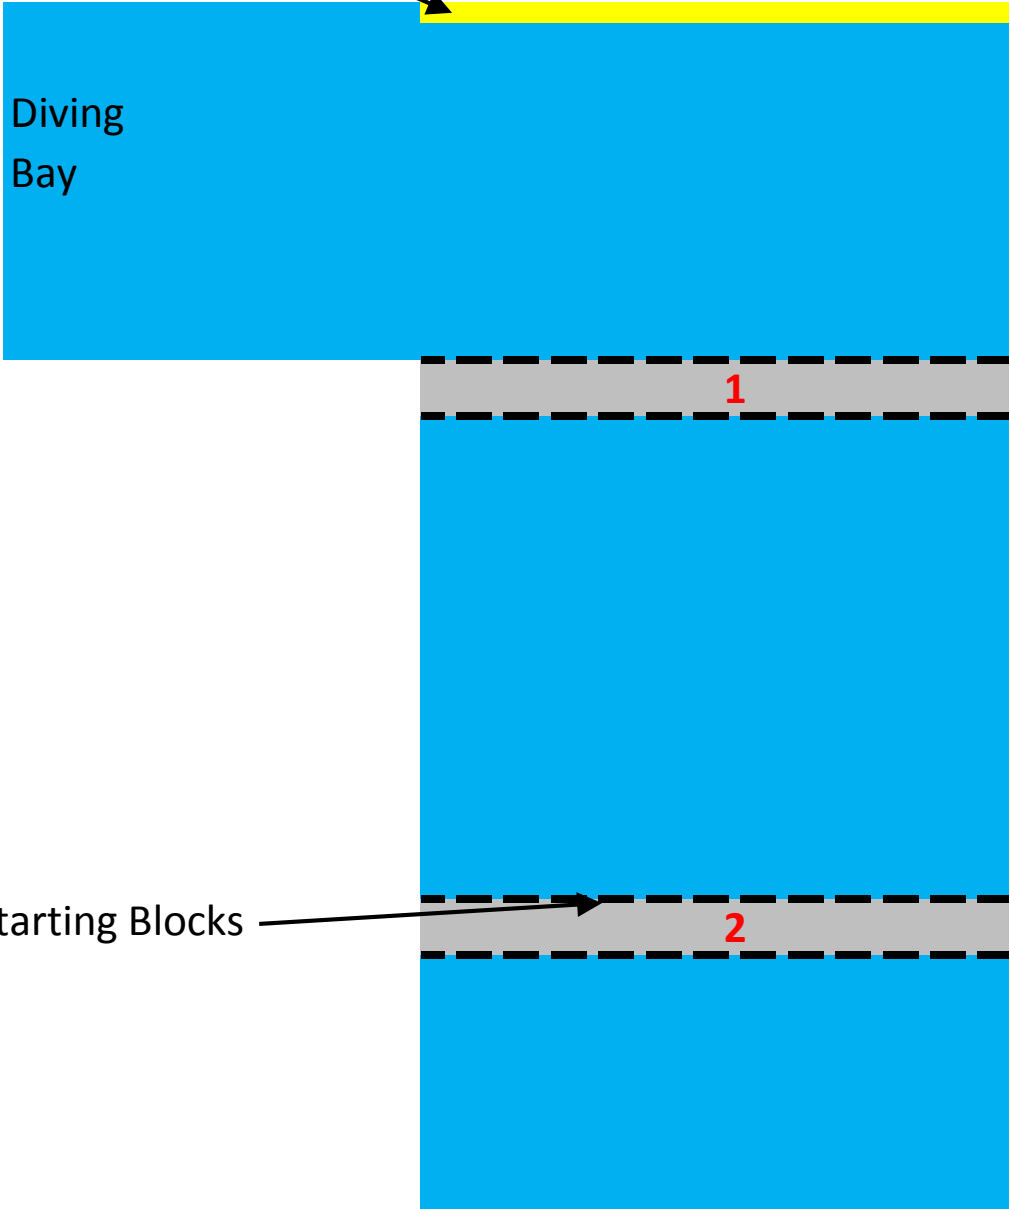

WYNDLEY BOOM

NOT TO SCALE

Timing Pads

Deep end of 33m Pool

Starting Blocks

Diving Bay

25m Short Course Pool for competition

Starting Blocks

Shallow end of 33m Pool

'Normal' position of boom)

Position of boom for Short Course galas/meets